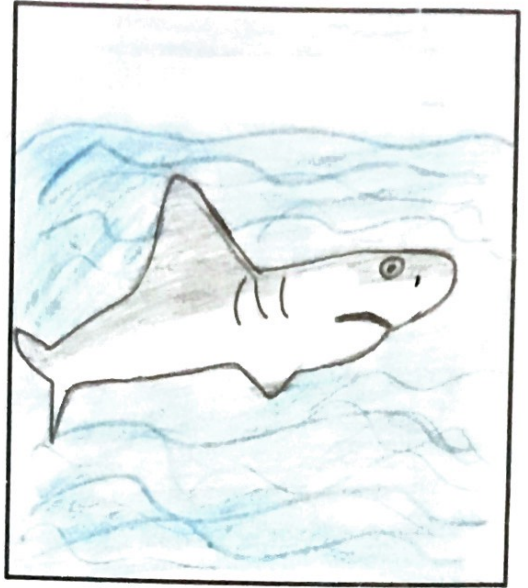

ANIMAL REPORT

ANIMAL NAME: Shark

Classification:

- amphibian
- fish
- reptile
- bird
- mammal
- insect

Diet: meat, fish, turtles, shels, plankton

Life span: 20-30 years

Habitat: ocean, seas

Continent: all continents

Physical appearance:

Size: from 1m to even 20m.

Weight: usually around 1,5t and up to 21t

Colour: usually neutral gray with creamy underbellie.

Skin: made of small teeth, feels rough and protect from injury.

Picture of my animal

Characteristics:

predators, they have super sense, have to swim all the time, very fast swimmers, fast, strong.

Interesting facts:

The earliest noun shark date back two more than 420 milion years ago.

Katarina Stefanović ^{V4}