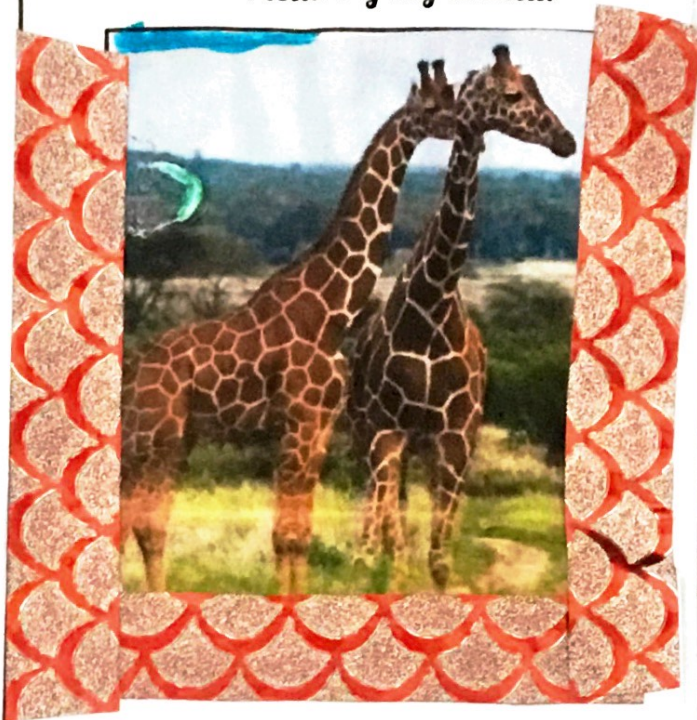

va Rajovic V-1 ANIMAL REPORT

ANIMAL NAME: Giraffe

Classification:

- amphibian
- fish
- reptile
- bird
- **mammal**
- insect

Diet: ~~meat~~ Leaves and branches

Life span: 20-25 year

Habitat: Savanna

Continent: South Africa

Physical appearance:

Size: 6m

Weight: 800kg

Colour: Brown, white, orange

Skin: Brown, white, orange

Picture of my animal

Characteristics:

timid
intelligent
sharp eyesight
fast
high

Interesting facts:

Giraffes are the only animals born with horns.

Giraffes have longest tail among terrestrial animals

ANIMAL REPORT

ANIMAL NAME: Bee

Classification:

- amphibian
- fish
- reptile
- bird
- mammal
- insect